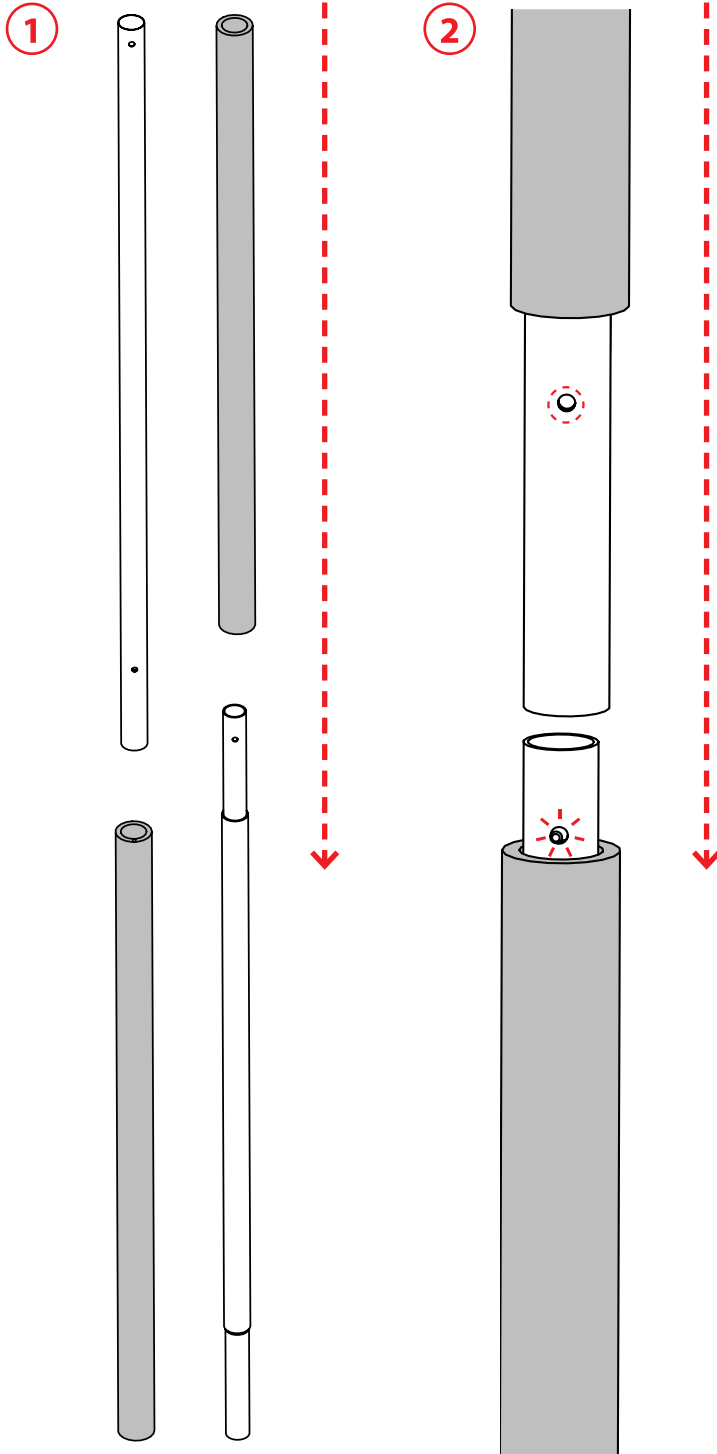

NORTH PERFORMER

ASSEMBLY MANUAL / MONTAGEANLEITUNG

NTC614622-18 : Rectangular 460 Black Regular
NTC614622-20 : Rectangular 460 Maroon Regular

This assembly manual contains instructions
for the North Performer trampoline.

2X

2X

24X

1

3

5

1

2

7

1

2

24X

3

4X

9

11