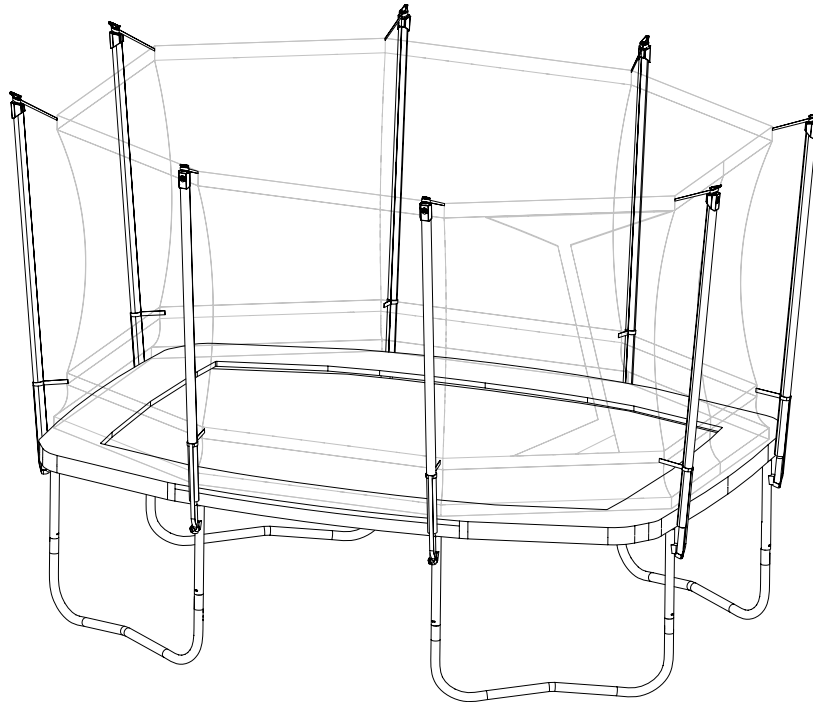

NORTH PERFORMER

All rights reserved 2022. Avero AB ©
All artwork and illustrations are owned by Avero AB, Sweden.
Copying or reusing them is prohibited by law.
For more information, contact us at info@northtrampoline.com

Alle Rechte vorbehalten 2022. Avero AB ©
Alle Grafiken und Illustrationen sind im Besitz von Avero AB,
Schweden.

Kopieren oder Weiterverwendung ist gesetzlich verboten.
Kontaktieren Sie uns unter info@northtrampoline.com
um weitere Informationen zu erhalten.