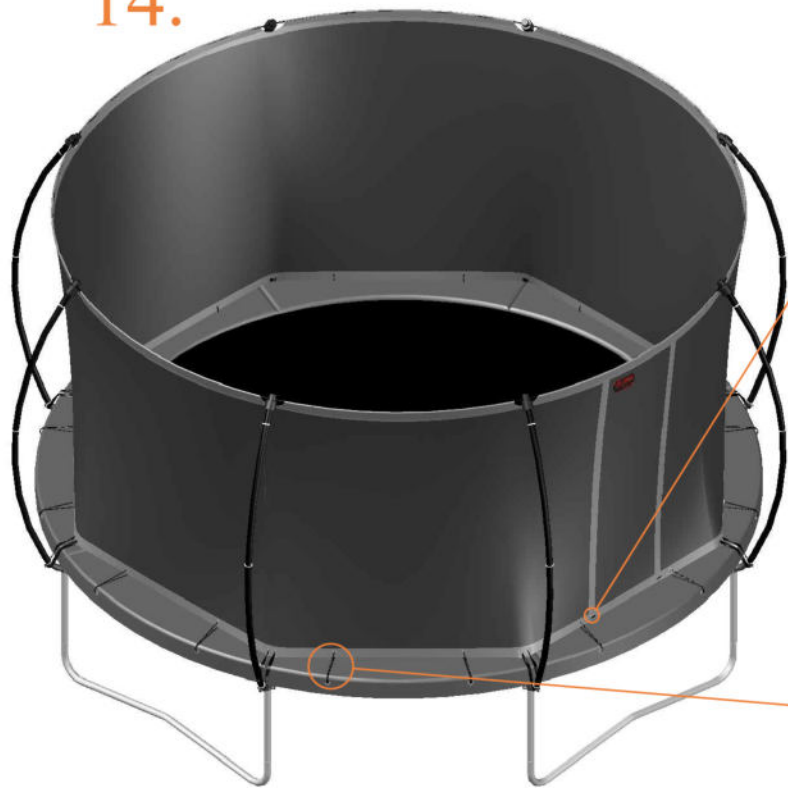

14.

TEPL-ELAS-C