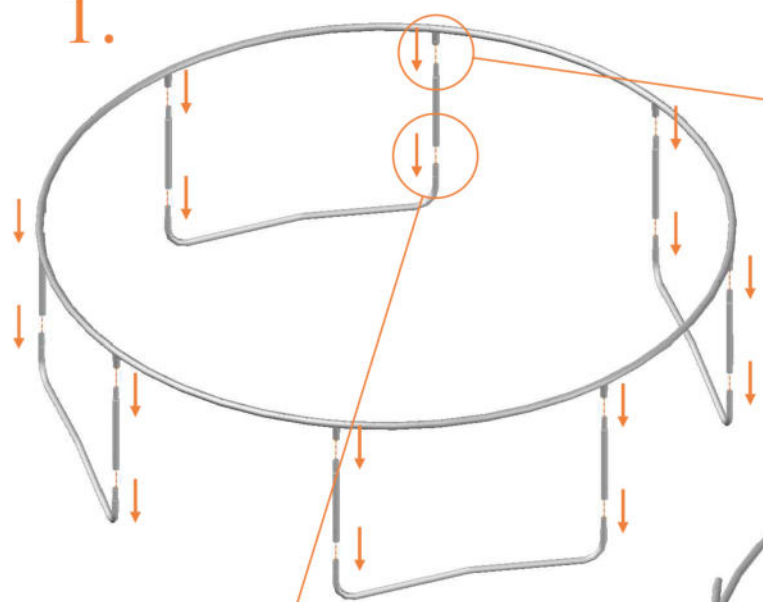

Model 12 / Model 14

Round Trampolines

Assembly manual

Model 12 / Model 14

	Model 12 ø365cm			Model 14 ø430cm		
	Quantity	Part number		Quantity	Part number	
Jumping mat	1	TEPL-12-222		1	TEPL-14-222	
Galvanized spring L=215mm ø3.2mm	80	200-211/A		96	200-211/A	
Safety pad	1	TEPL-12-333 (green) or AVGR-12-333 (grey) or CAM-12-333 (camouflage)		1	TEPL-14-333 (green) or AVGR-14-333 (grey) or CAM-14-333 (camouflage)	
Fastener for Safety pad	8	TEPL-ELAS-A		8	TEPL-ELAS-A	
Fastener for Safety pad	24	TEPL-ELAS-B		24	TEPL-ELAS-B	
W-tube	4	TEPL-12-111		4	TEPL-14-111	
I-tube	8	TEPL-12-112		8	TEPL-14-112	
C-tube	4	TEPL-12-113		4	TEPL-14-113	
K-tube	4	TEPL-12-114		4	TEPL-14-114	
Tool for spring	1	TOOL-SPRING		1	TOOL-SPRING	
Users Manual	1	208010101				
Warning Card	1	208040101		1	208040101	
Tie rip for warning card	1	209010102		1	209010102	
Safety manual	1	208020301		1	208020301	

1.

2.

3.

4.

TEPL-ELAS-B

TEPL-ELAS-A

8x

TEPL-ELAS-B

Safety net for Model 12 / Model 14

	Model 12 ø365cm			Model 14 ø430cm		
	Quantity	Part number		Quantity	Part number	
Pole with sleeve for safety net	8	AVBL-12-802-A AVBL-12-802-C		8	AVBL-12-802-A AVBL-12-802-C	
Pole for safety net	8	AVBL-12-802-B		8	AVBL-14-802-B	
Clamp	8	CLAMP-TOOL-SN-12		8	CLAMP-TOOL-SN-14	
Safety net	1	TEGR-12 (green) or ANGR-12 (grey)		1	TEGR-14 (green) or ANGR-14 (grey)	
Straps for safety net	8	TEPL-BAND		8	TEPL-BAND	
Closure for safety net	2	TEPL-KNOOPJE		2	TEPL-KNOOPJE	
Screw M6	8	M6-30		8	M6-30	
Screw M8	32	M8-25		32	M8-25	
Fastener for safety net	8	TEPL-ELAS-C		16	TEPL-ELAS-C	
Allen key	2	ALLEN-KEY		2	ALLEN-KEY	
Wrench	2	WRENCH		2	WRENCH	
Fiberglass Rod	1set	FIBERGLASS-ROD-12		1set	FIBERGLASS-ROD-14	
Cap	8	TOP-CAP-BD		8	TOP-CAP-BD	