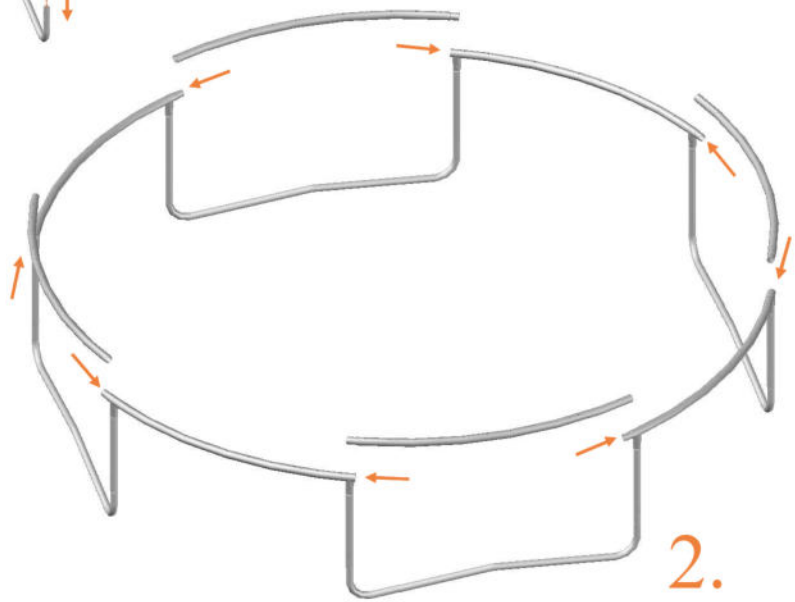

Model 12 / Model 14

Round Trampolines

Assembly manual

Model 12 / Model 14

	Model 12 ø365cm			Model 14 ø430cm		
	Quantity	Part number		Quantity	Part number	
Jumping mat	1	TEPL-12-222		1	TEPL-14-222	
Galvanized spring L=215mm ø3.2mm	80	200-211/A		96	200-211/A	
Safety pad	1	TEPL-12-333 (green) or AVGR-12-333 (grey) or CAM-12-333 (camouflage)		1	TEPL-14-333 (green) or AVGR-14-333 (grey) or CAM-14-333 (camouflage)	
Fastener for Safety pad	8	TEPL-ELAS-A		8	TEPL-ELAS-A	
Fastener for Safety pad	24	TEPL-ELAS-B		24	TEPL-ELAS-B	
W-tube	4	TEPL-12-111		4	TEPL-14-111	
I-tube	8	TEPL-12-112		8	TEPL-14-112	
C-tube	4	TEPL-12-113		4	TEPL-14-113	
K-tube	4	TEPL-12-114		4	TEPL-14-114	
Tool for spring	1	TOOL-SPRING		1	TOOL-SPRING	
Users Manual	1	208010101				
Warning Card	1	208040101		1	208040101	
Tie rip for warning card	1	209010102		1	209010102	
Safety manual	1	208020301		1	208020301	

1.

2.

3.

4.

TEPL-ELAS-B

TEPL-ELAS-A

8x

TEPL-ELAS-B

Safety net for Model 12 / Model 14

	Model 12 ø365cm			Model 14 ø430cm		
	Quantity	Part number		Quantity	Part number	
Pole with sleeve for safety net	8	AVBL-12-802-A AVBL-12-802-C		8	AVBL-12-802-A AVBL-12-802-C	
Pole for safety net	8	AVBL-12-802-B		8	AVBL-14-802-B	
Clamp	8	CLAMP-TOOL-SN-12		8	CLAMP-TOOL-SN-14	
Safety net	1	TEGR-12 (green) or ANGR-12 (grey)		1	TEGR-14 (green) or ANGR-14 (grey)	
Straps for safety net	8	TEPL-BAND		8	TEPL-BAND	
Closure for safety net	2	TEPL-KNOOPJE		2	TEPL-KNOOPJE	
Screw M6	8	M6-30		8	M6-30	
Screw M8	32	M8-25		32	M8-25	
Fastener for safety net	8	TEPL-ELAS-C		16	TEPL-ELAS-C	
Allen key	2	ALLEN-KEY		2	ALLEN-KEY	
Wrench	2	WRENCH		2	WRENCH	
Fiberglass Rod	1set	FIBERGLASS-ROD-12		1set	FIBERGLASS-ROD-14	
Cap	8	TOP-CAP-BD		8	TOP-CAP-BD	