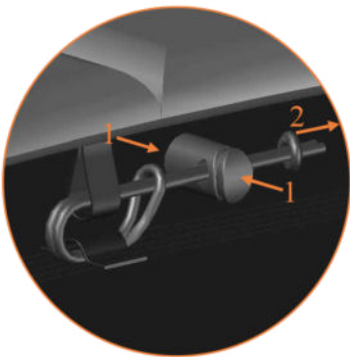

Model 12 / Model 14

Round Trampolines

Assembly manual

Model 12 / Model 14

	Model 12 ø365cm			Model 14 ø430cm		
	Quantity	Part number		Quantity	Part number	
Jumping mat	1	TEPL-12-222		1	TEPL-14-222	
Galvanized spring L=215mm ø3.2mm	80	200-211/A		96	200-211/A	
Safety pad	1	TEPL-12-333 (green) or AVGR-12-333 (grey) or CAM-12-333 (camouflage)		1	TEPL-14-333 (green) or AVGR-14-333 (grey) or CAM-14-333 (camouflage)	
Fastener for Safety pad	8	TEPL-ELAS-A		8	TEPL-ELAS-A	
Fastener for Safety pad	24	TEPL-ELAS-B		24	TEPL-ELAS-B	
W-tube	4	TEPL-12-111		4	TEPL-14-111	
I-tube	8	TEPL-12-112		8	TEPL-14-112	
C-tube	4	TEPL-12-113		4	TEPL-14-113	
K-tube	4	TEPL-12-114		4	TEPL-14-114	
Tool for spring	1	TOOL-SPRING		1	TOOL-SPRING	
Users Manual	1	208010101				
Warning Card	1	208040101		1	208040101	
Tie rip for warning card	1	209010102		1	209010102	
Safety manual	1	208020301		1	208020301	

1.

2.

3.

4.

TEPL-ELAS-B

TEPL-ELAS-A

8x

TEPL-ELAS-B

Safety net for Model 12 / Model 14

	Model 12 ø365cm			Model 14 ø430cm		
	Quantity	Part number		Quantity	Part number	
Pole with sleeve for safety net	8	AVBL-12-802-A AVBL-12-802-C		8	AVBL-12-802-A AVBL-12-802-C	
Pole for safety net	8	AVBL-12-802-B		8	AVBL-14-802-B	
Clamp	8	CLAMP-TOOL-SN-12		8	CLAMP-TOOL-SN-14	
Safety net	1	TEGR-12 (green) or ANGR-12 (grey)		1	TEGR-14 (green) or ANGR-14 (grey)	
Straps for safety net	8	TEPL-BAND		8	TEPL-BAND	
Closure for safety net	2	TEPL-KNOOPJE		2	TEPL-KNOOPJE	
Screw M6	8	M6-30		8	M6-30	
Screw M8	32	M8-25		32	M8-25	
Fastener for safety net	8	TEPL-ELAS-C		16	TEPL-ELAS-C	
Allen key	2	ALLEN-KEY		2	ALLEN-KEY	
Wrench	2	WRENCH		2	WRENCH	
Fiberglass Rod	1set	FIBERGLASS-ROD-12		1set	FIBERGLASS-ROD-14	
Cap	8	TOP-CAP-BD		8	TOP-CAP-BD	