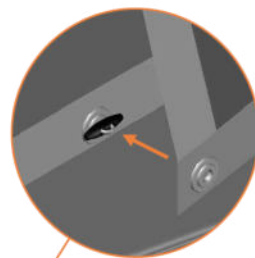

14.

TEPL-ELAS-C