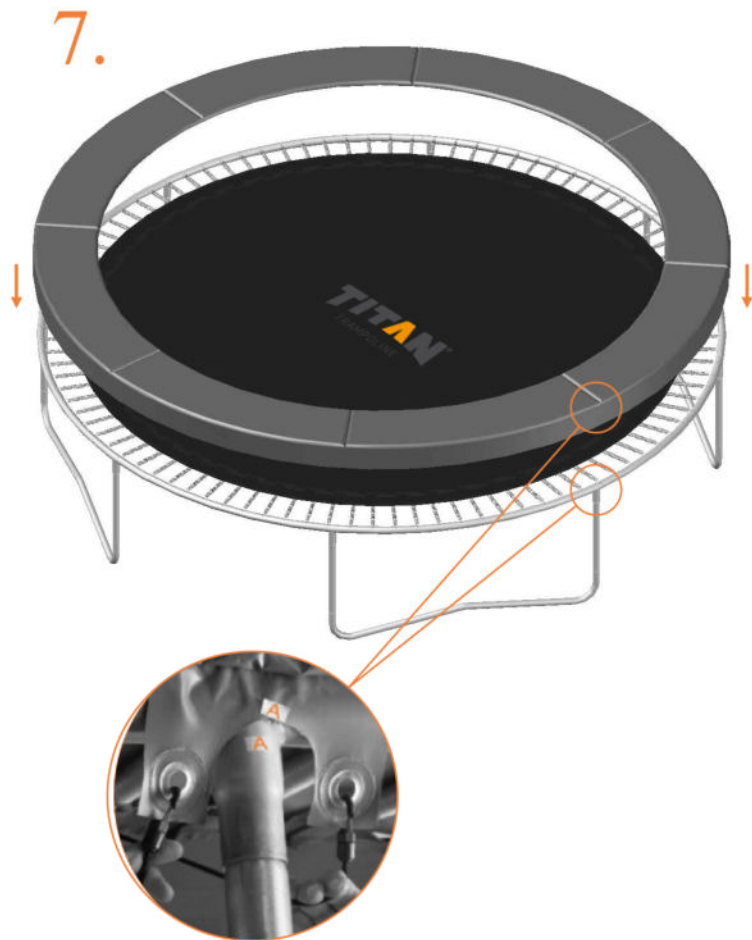

Model 12 / Model 14

Round Trampolines

Assembly manual

Model 12 / Model 14

	Model 12 ø365cm			Model 14 ø430cm		
	Quantity	Part number		Quantity	Part number	
Jumping mat	1	TEPL-12-222		1	TEPL-14-222	
Galvanized spring L=215mm ø3.2mm	80	200-211/A		96	200-211/A	
Safety pad	1	TEPL-12-333 (green) or AVGR-12-333 (grey) or CAM-12-333 (camouflage)		1	TEPL-14-333 (green) or AVGR-14-333 (grey) or CAM-14-333 (camouflage)	
Fastener for Safety pad	8	TEPL-ELAS-A		8	TEPL-ELAS-A	
Fastener for Safety pad	24	TEPL-ELAS-B		24	TEPL-ELAS-B	
W-tube	4	TEPL-12-111		4	TEPL-14-111	
I-tube	8	TEPL-12-112		8	TEPL-14-112	
C-tube	4	TEPL-12-113		4	TEPL-14-113	
K-tube	4	TEPL-12-114		4	TEPL-14-114	
Tool for spring	1	TOOL-SPRING		1	TOOL-SPRING	
Users Manual	1	208010101				
Warning Card	1	208040101		1	208040101	
Tie rip for warning card	1	209010102		1	209010102	
Safety manual	1	208020301		1	208020301	

1.

2.

3.

4.

TEPL-ELAS-B

TEPL-ELAS-A

8x

TEPL-ELAS-B

Safety net for Model 12 / Model 14

	Model 12 ø365cm			Model 14 ø430cm		
	Quantity	Part number		Quantity	Part number	
Pole with sleeve for safety net	8	AVBL-12-802-A AVBL-12-802-C		8	AVBL-12-802-A AVBL-12-802-C	
Pole for safety net	8	AVBL-12-802-B		8	AVBL-14-802-B	
Clamp	8	CLAMP-TOOL-SN-12		8	CLAMP-TOOL-SN-14	
Safety net	1	TEGR-12 (green) or ANGR-12 (grey)		1	TEGR-14 (green) or ANGR-14 (grey)	
Straps for safety net	8	TEPL-BAND		8	TEPL-BAND	
Closure for safety net	2	TEPL-KNOOPJE		2	TEPL-KNOOPJE	
Screw M6	8	M6-30		8	M6-30	
Screw M8	32	M8-25		32	M8-25	
Fastener for safety net	8	TEPL-ELAS-C		16	TEPL-ELAS-C	
Allen key	2	ALLEN-KEY		2	ALLEN-KEY	
Wrench	2	WRENCH		2	WRENCH	
Fiberglass Rod	1set	FIBERGLASS-ROD-12		1set	FIBERGLASS-ROD-14	
Cap	8	TOP-CAP-BD		8	TOP-CAP-BD	