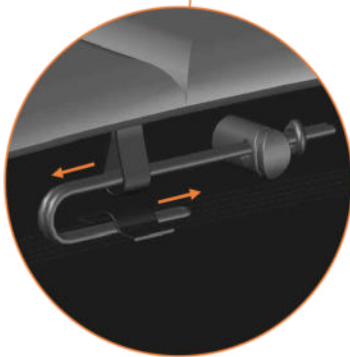

Model 12 / Model 14

Round Trampolines

Assembly manual

Model 12 / Model 14

	Model 12 ø365cm			Model 14 ø430cm		
	Quantity	Part number		Quantity	Part number	
Jumping mat	1	TEPL-12-222		1	TEPL-14-222	
Galvanized spring L=215mm ø3.2mm	80	200-211/A		96	200-211/A	
Safety pad	1	TEPL-12-333 (green) or AVGR-12-333 (grey) or CAM-12-333 (camouflage)		1	TEPL-14-333 (green) or AVGR-14-333 (grey) or CAM-14-333 (camouflage)	
Fastener for Safety pad	8	TEPL-ELAS-A		8	TEPL-ELAS-A	
Fastener for Safety pad	24	TEPL-ELAS-B		24	TEPL-ELAS-B	
W-tube	4	TEPL-12-111		4	TEPL-14-111	
I-tube	8	TEPL-12-112		8	TEPL-14-112	
C-tube	4	TEPL-12-113		4	TEPL-14-113	
K-tube	4	TEPL-12-114		4	TEPL-14-114	
Tool for spring	1	TOOL-SPRING		1	TOOL-SPRING	
Users Manual	1	208010101				
Warning Card	1	208040101		1	208040101	
Tie rip for warning card	1	209010102		1	209010102	
Safety manual	1	208020301		1	208020301	

1.

2.

3.

4.

TEPL-ELAS-B

TEPL-ELAS-A

8x

TEPL-ELAS-B

Safety net for Model 12 / Model 14

	Model 12 ø365cm			Model 14 ø430cm		
	Quantity	Part number		Quantity	Part number	
Pole with sleeve for safety net	8	AVBL-12-802-A AVBL-12-802-C		8	AVBL-12-802-A AVBL-12-802-C	
Pole for safety net	8	AVBL-12-802-B		8	AVBL-14-802-B	
Clamp	8	CLAMP-TOOL-SN-12		8	CLAMP-TOOL-SN-14	
Safety net	1	TEGR-12 (green) or ANGR-12 (grey)		1	TEGR-14 (green) or ANGR-14 (grey)	
Straps for safety net	8	TEPL-BAND		8	TEPL-BAND	
Closure for safety net	2	TEPL-KNOOPJE		2	TEPL-KNOOPJE	
Screw M6	8	M6-30		8	M6-30	
Screw M8	32	M8-25		32	M8-25	
Fastener for safety net	8	TEPL-ELAS-C		16	TEPL-ELAS-C	
Allen key	2	ALLEN-KEY		2	ALLEN-KEY	
Wrench	2	WRENCH		2	WRENCH	
Fiberglass Rod	1set	FIBERGLASS-ROD-12		1set	FIBERGLASS-ROD-14	
Cap	8	TOP-CAP-BD		8	TOP-CAP-BD	