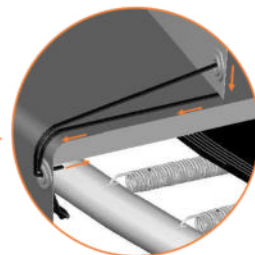

14.

TEPL-ELAS-C