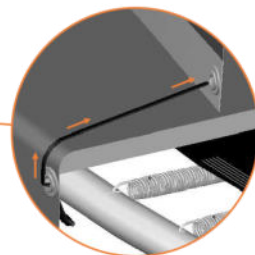

14.

TEPL-ELAS-C