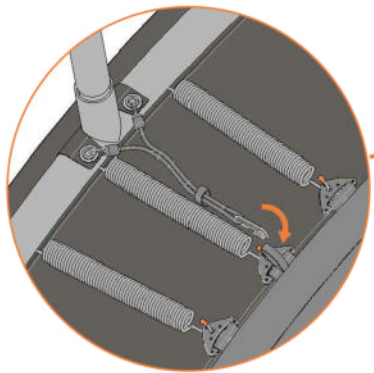

TEPL-ELAS-A