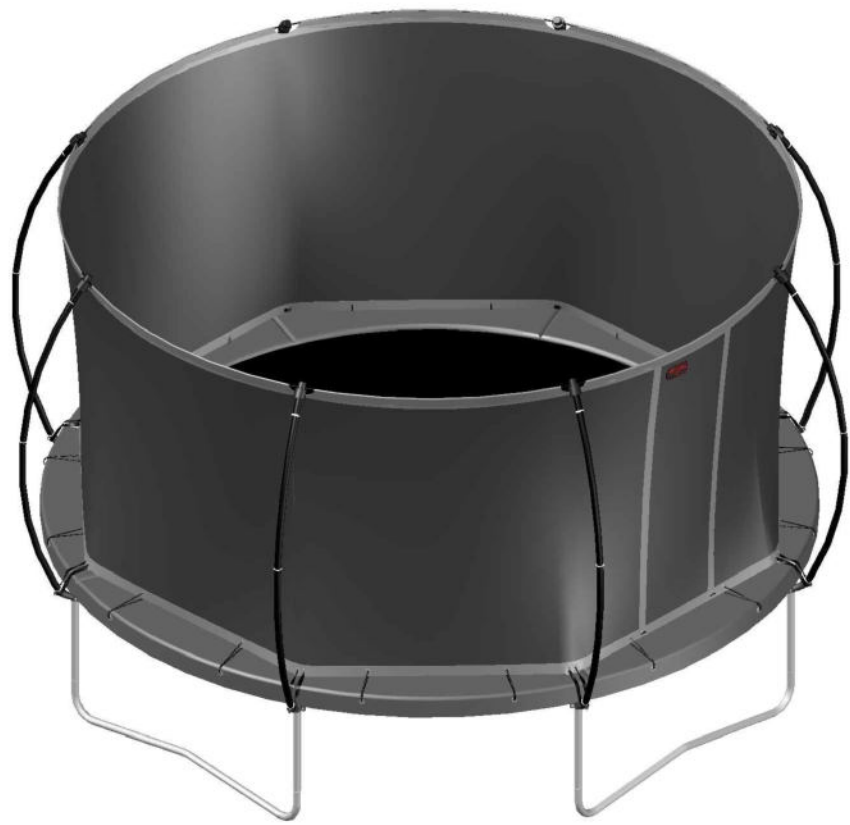

Model 12 / Model 14

Round Trampolines

Assembly manual

Model 12 / Model 14

	Model 12 ø365cm			Model 14 ø430cm		
	Quantity	Part number		Quantity	Part number	
Jumping mat	1	TEPL-12-222		1	TEPL-14-222	
Galvanized spring L=215mm ø3.2mm	80	200-211/A		96	200-211/A	
Safety pad	1	TEPL-12-333 (green) or AVGR-12-333 (grey) or CAM-12-333 (camouflage)		1	TEPL-14-333 (green) or AVGR-14-333 (grey) or CAM-14-333 (camouflage)	
Fastener for Safety pad	8	TEPL-ELAS-A		8	TEPL-ELAS-A	
Fastener for Safety pad	24	TEPL-ELAS-B		24	TEPL-ELAS-B	
W-tube	4	TEPL-12-111		4	TEPL-14-111	
I-tube	8	TEPL-12-112		8	TEPL-14-112	
C-tube	4	TEPL-12-113		4	TEPL-14-113	
K-tube	4	TEPL-12-114		4	TEPL-14-114	
Tool for spring	1	TOOL-SPRING		1	TOOL-SPRING	
Users Manual	1	208010101				
Warning Card	1	208040101		1	208040101	
Tie rip for warning card	1	209010102		1	209010102	
Safety manual	1	208020301		1	208020301	

1.

2.

3.

4.

TEPL-ELAS-B

TEPL-ELAS-A

8x

TEPL-ELAS-B

Safety net for Model 12 / Model 14

	Model 12 ø365cm			Model 14 ø430cm		
	Quantity	Part number		Quantity	Part number	
Pole with sleeve for safety net	8	AVBL-12-802-A AVBL-12-802-C		8	AVBL-12-802-A AVBL-12-802-C	
Pole for safety net	8	AVBL-12-802-B		8	AVBL-14-802-B	
Clamp	8	CLAMP-TOOL-SN-12		8	CLAMP-TOOL-SN-14	
Safety net	1	TEGR-12 (green) or ANGR-12 (grey)		1	TEGR-14 (green) or ANGR-14 (grey)	
Straps for safety net	8	TEPL-BAND		8	TEPL-BAND	
Closure for safety net	2	TEPL-KNOOPJE		2	TEPL-KNOOPJE	
Screw M6	8	M6-30		8	M6-30	
Screw M8	32	M8-25		32	M8-25	
Fastener for safety net	8	TEPL-ELAS-C		16	TEPL-ELAS-C	
Allen key	2	ALLEN-KEY		2	ALLEN-KEY	
Wrench	2	WRENCH		2	WRENCH	
Fiberglass Rod	1set	FIBERGLASS-ROD-12		1set	FIBERGLASS-ROD-14	
Cap	8	TOP-CAP-BD		8	TOP-CAP-BD	